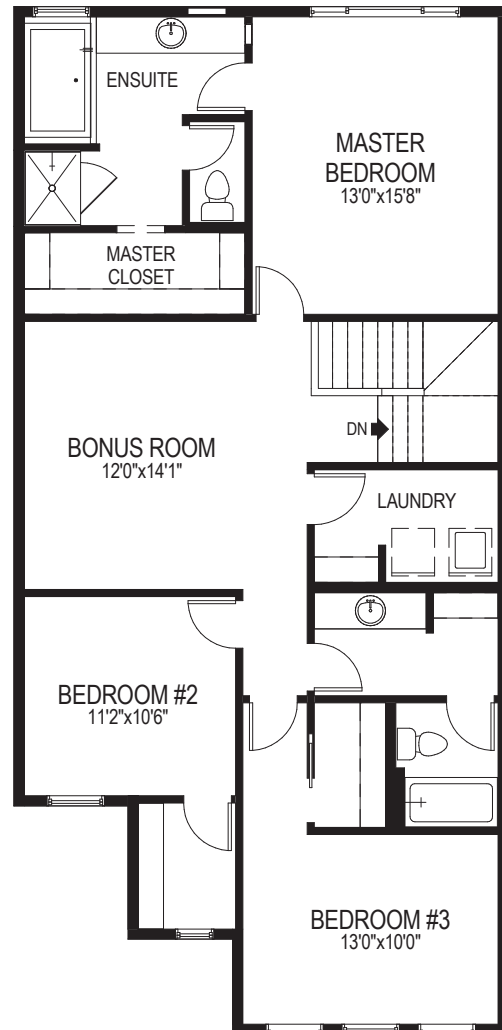

# The Macleod SSY 26 2324 sq.ft.

## MAIN FLOOR - 1019 SQ.FT.

## UPPER FLOOR - 1305 SQ.FT.

Visit our showhomes or contact an Area Sales Manager for more information on this model.

**CALGARY'S BUILDER OF CHOICE THE PAST 4 YEARS IN A ROW**

**BUILDER OF CHOICE  
WINNER 2020**