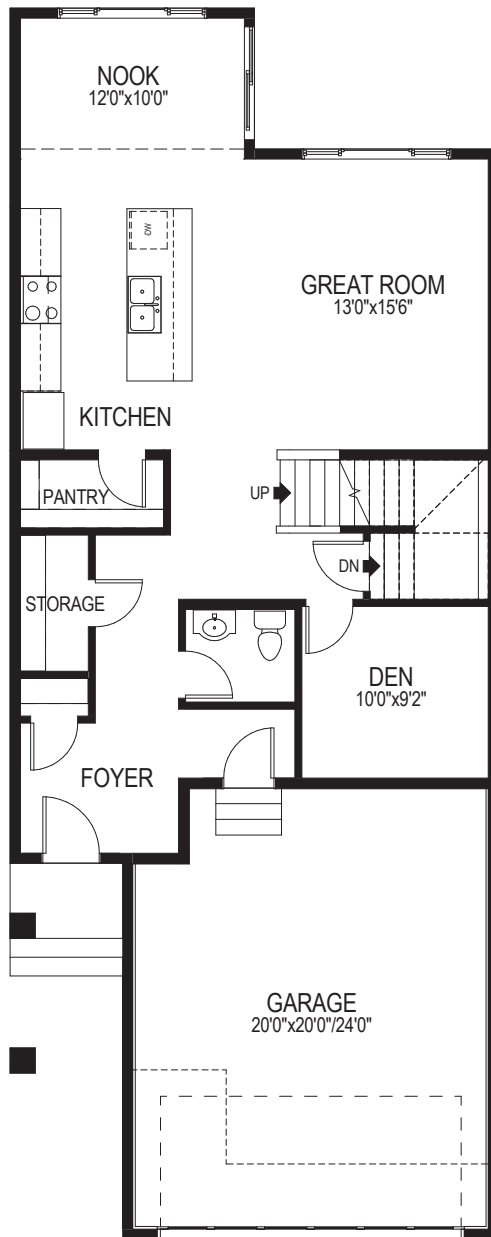

# The Macleod SSY 26 2324 sq.ft.

## MAIN FLOOR - 1019 SQ.FT.

## UPPER FLOOR - 1305 SQ.FT.

Visit our showhomes or contact an Area Sales Manager for more information on this model.

**CALGARY'S BUILDER OF CHOICE THE PAST 4 YEARS IN A ROW**

**BUILDER OF CHOICE  
WINNER 2020**