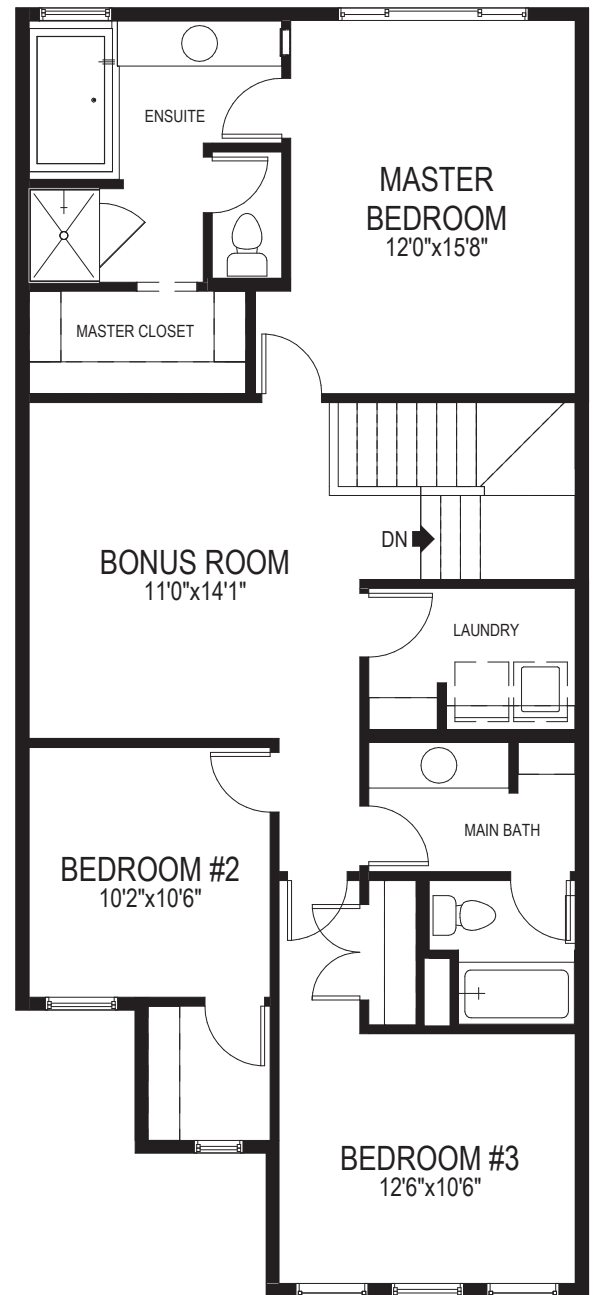

MACLEOD SSY 24 2,143 sq.ft.

MAIN FLOOR - 940 SQ.FT.

UPPER FLOOR - 1,203 SQ.FT.

THE BEST JOURNEY, TAKES YOU HOME

**BUILDER OF CHOICE
WINNER 2020**

**BEST CUSTOMER
EXPERIENCE
WINNER 2020**