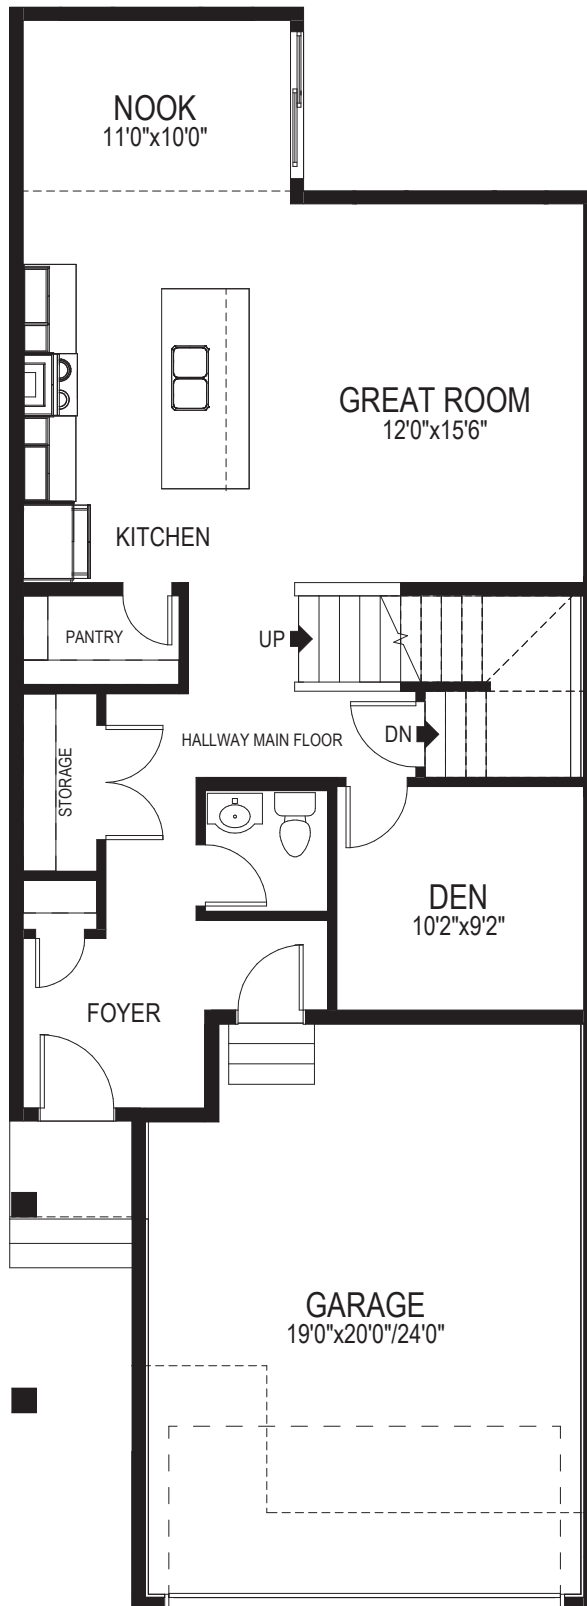

MACLEOD SSY 24 2,143 sq.ft.

MAIN FLOOR - 940 SQ.FT.

UPPER FLOOR - 1,203 SQ.FT.

THE BEST JOURNEY, TAKES YOU HOME

**BUILDER OF CHOICE
WINNER 2020**

**BEST CUSTOMER
EXPERIENCE
WINNER 2020**