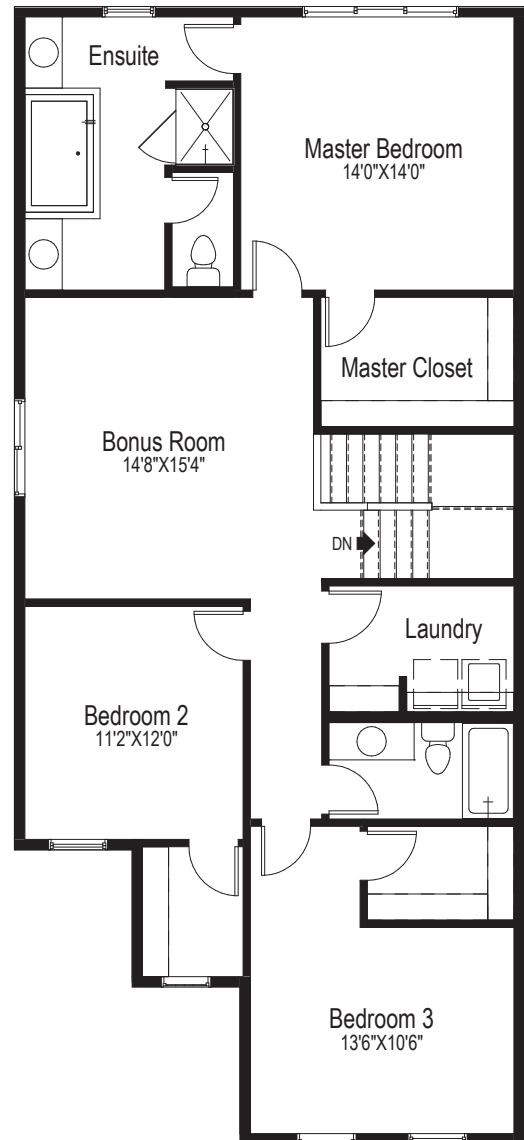

The Glenbow 26 2428 sq.ft.

MAIN FLOOR - 1054 SQ.FT.

UPPER FLOOR - 1374 SQ.FT.

Visit our showhomes or contact an Area Sales Manager for more information on this model.

CALGARY'S BUILDER OF CHOICE THE PAST 4 YEARS IN A ROW

**BUILDER OF CHOICE
WINNER 2020**

**BEST CUSTOMER
EXPERIENCE
WINNER 2020**

MAIN FLOOR BEDROOM - MD56A

ALTERNATE UPPER FLOOR - MD56B