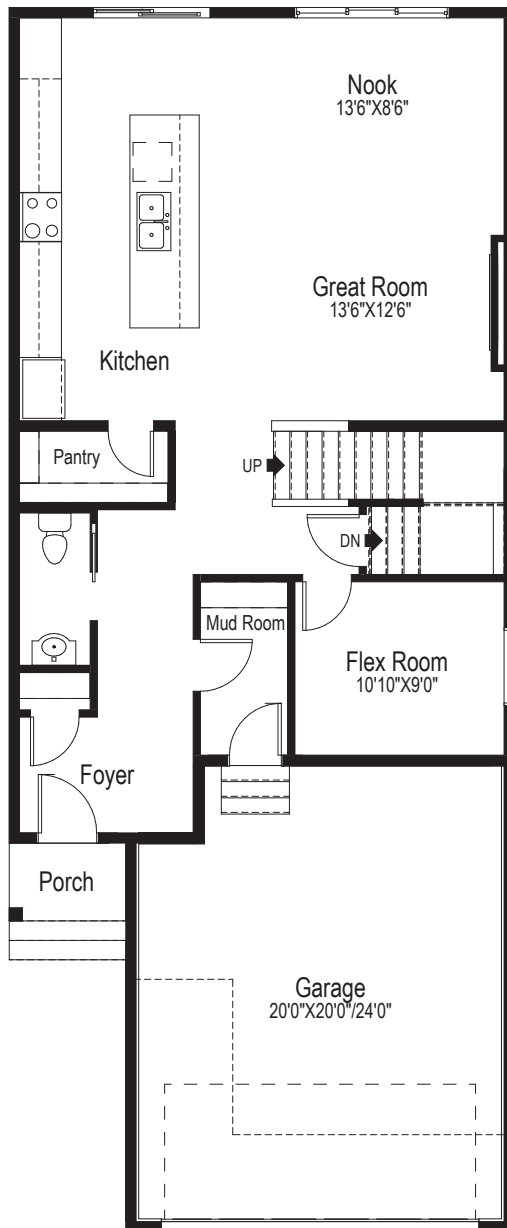

The Glenbow 26 2428 sq.ft.

MAIN FLOOR - 1054 SQ.FT.

UPPER FLOOR - 1374 SQ.FT.

Visit our showhomes or contact an Area Sales Manager for more information on this model.

CALGARY'S BUILDER OF CHOICE THE PAST 4 YEARS IN A ROW

**BUILDER OF CHOICE
WINNER 2020**

**BEST CUSTOMER
EXPERIENCE
WINNER 2020**

MAIN FLOOR BEDROOM - MD56A

ALTERNATE UPPER FLOOR - MD56B