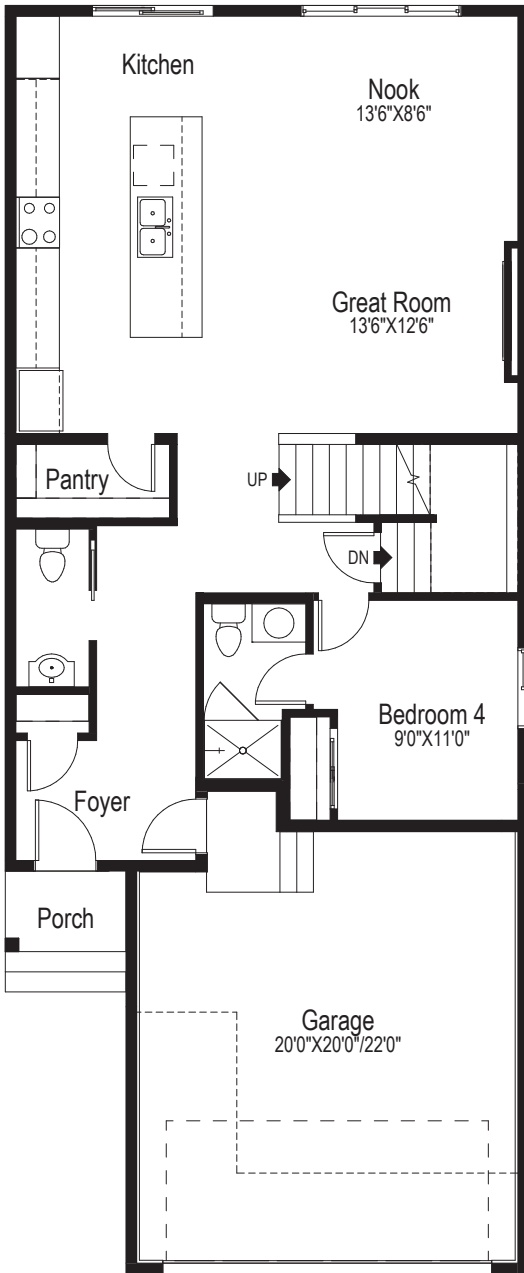

The Glenbow 26 2428 sq.ft.

MAIN FLOOR - 1054 SQ.FT.

UPPER FLOOR - 1374 SQ.FT.

Visit our showhomes or contact an Area Sales Manager for more information on this model.

CALGARY'S BUILDER OF CHOICE THE PAST 4 YEARS IN A ROW

**BUILDER OF CHOICE
WINNER 2020**

**BEST CUSTOMER
EXPERIENCE
WINNER 2020**

MAIN FLOOR BEDROOM - MD56A

ALTERNATE UPPER FLOOR - MD56B