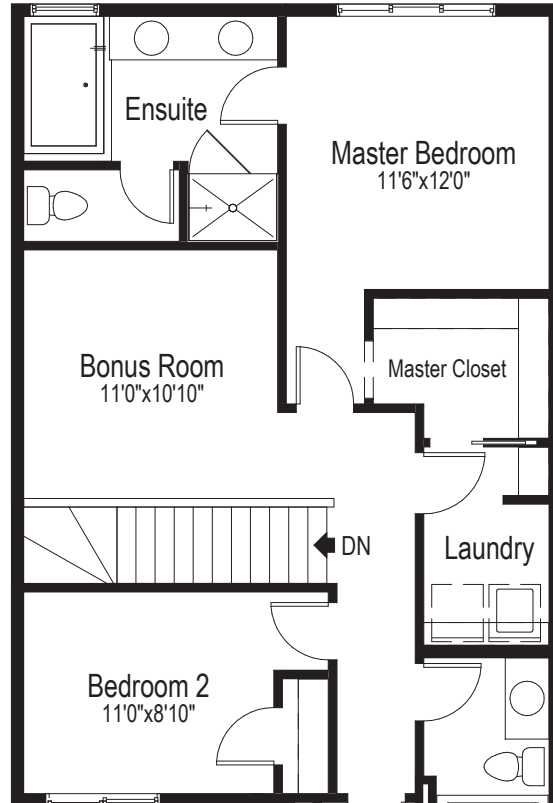

GEM 24

1,801 sq.ft.

MAIN FLOOR - 792 SQ.FT.

UPPER FLOOR - 1,009 SQ.FT.

PERSONALIZE YOUR HOME WITH ONE OF OUR FLOORPLAN OPTIONS

 Alternate Main Floor
(md57a)

 Alternate Ensuite
(md57b)

**BUILDER OF CHOICE
WINNER 2022**