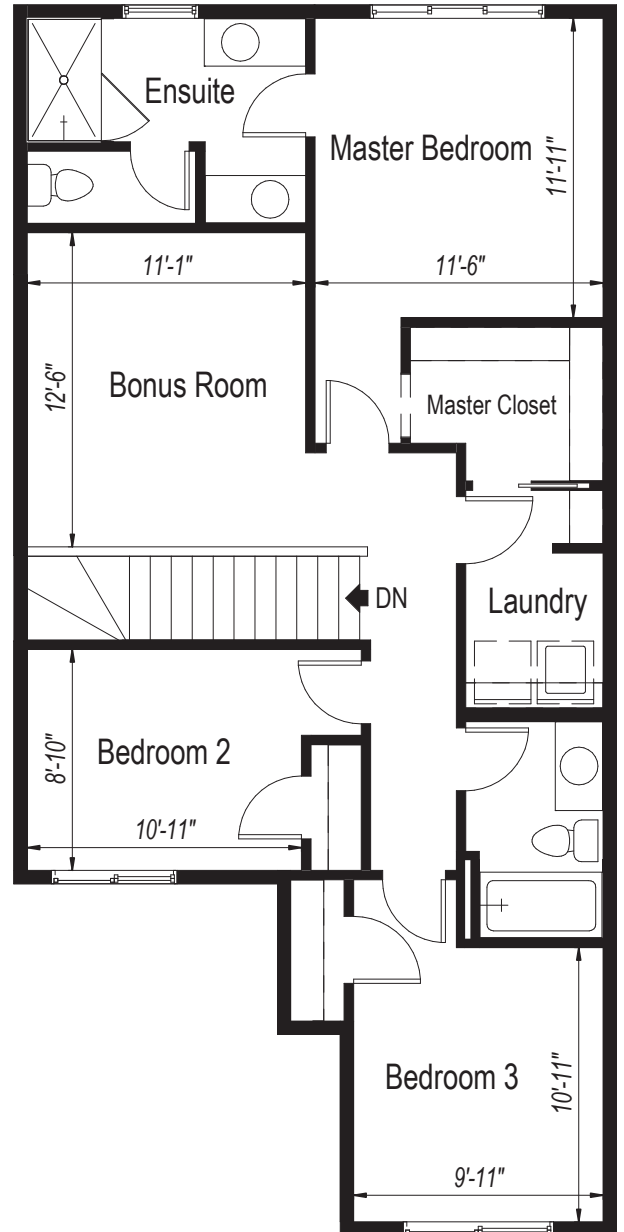

GEM 24

1,801 sq.ft.

MAIN FLOOR - 792 SQ.FT.

UPPER FLOOR - 1,009 SQ.FT.

PERSONALIZE YOUR HOME WITH ONE OF OUR FLOORPLAN OPTIONS

 Alternate Main Floor
(md57a)

 Alternate Ensuite
(md57b)

**BUILDER OF CHOICE
WINNER 2022**