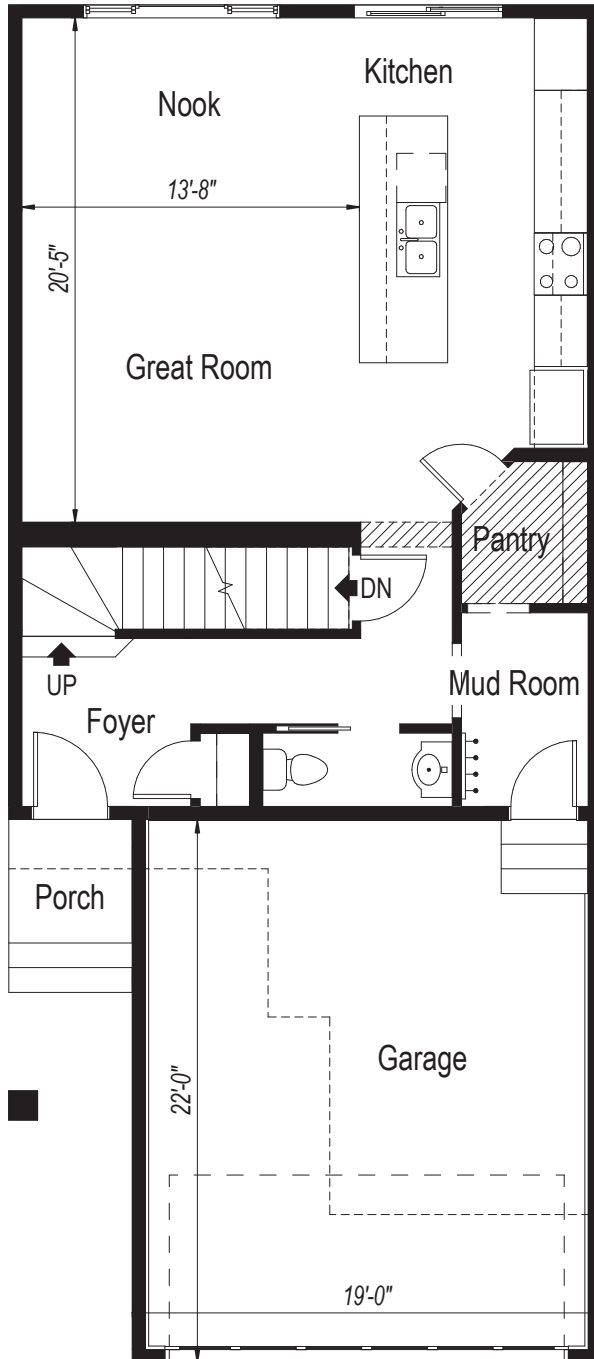

GEM 24

1,801 sq.ft.

MAIN FLOOR - 792 SQ.FT.

UPPER FLOOR - 1,009 SQ.FT.

PERSONALIZE YOUR HOME WITH ONE OF OUR FLOORPLAN OPTIONS

 Alternate Main Floor
(md57a)

 Alternate Ensuite
(md57b)

**BUILDER OF CHOICE
WINNER 2022**