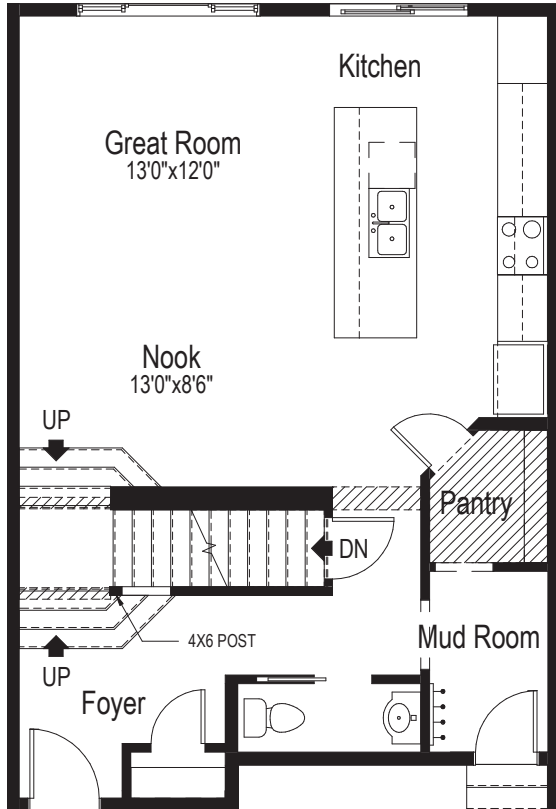

GEM 24

1,801 sq.ft.

MAIN FLOOR - 792 SQ.FT.

UPPER FLOOR - 1,009 SQ.FT.

PERSONALIZE YOUR HOME WITH ONE OF OUR FLOORPLAN OPTIONS

 Alternate Main Floor
(md57a)

 Alternate Ensuite
(md57b)

**BUILDER OF CHOICE
WINNER 2022**